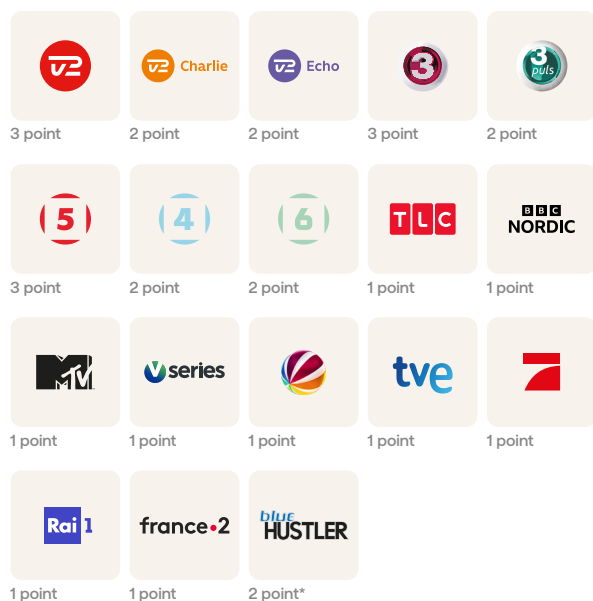

YouSee Play til foreningspris

Tv-kanaler

Underholdning